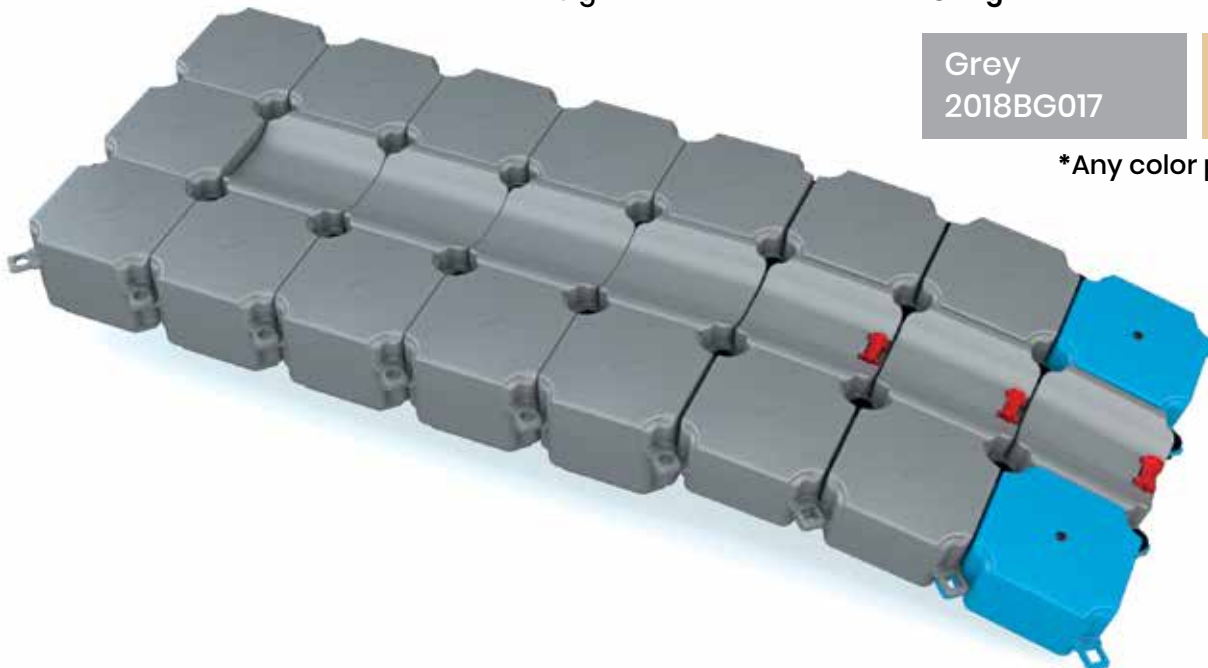

Jet Slider Big Size 400

Price:

Customer

$ 1 837.00

Material / Composition:

High-density Polyethylene (HDPE)

Rollers:

Polyurethane, Inox Steel

Surface:

Anti-Slip

Dimensions:

400 x 150 x 40 cm (L / W / H)

Weight:

180 kg

Grey
2018BG017

Beige
2018BG018

*Any color per customers wish