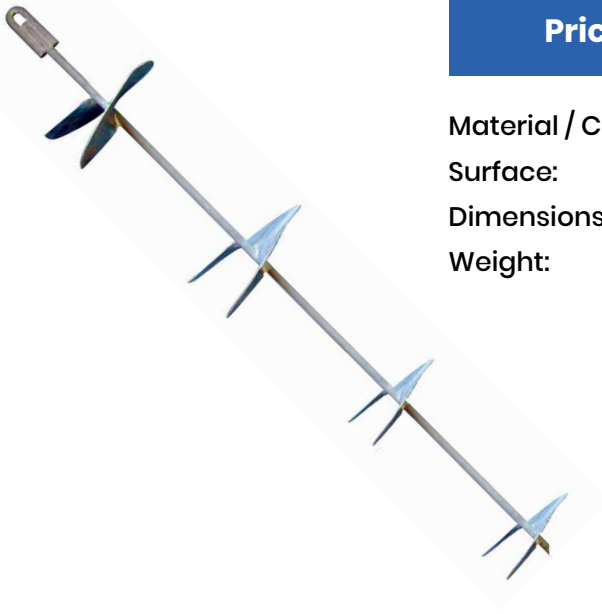

200 x 30 x 3 cm (Height / Ø Disk / Ø Rod)

Weight:

24.00 kg

Helix ECO Anchor Ellipse IVF

Price:

Customer

\$ 632.00

Material / Composition: Steel

Surface:

Hot Galvanization

Dimensions:

300 x 30/40 x 3 cm (Height / Ø Disk / Ø Rod)

Weight:

28.00 kg

Tensile Streight Certificate

Ellipse I