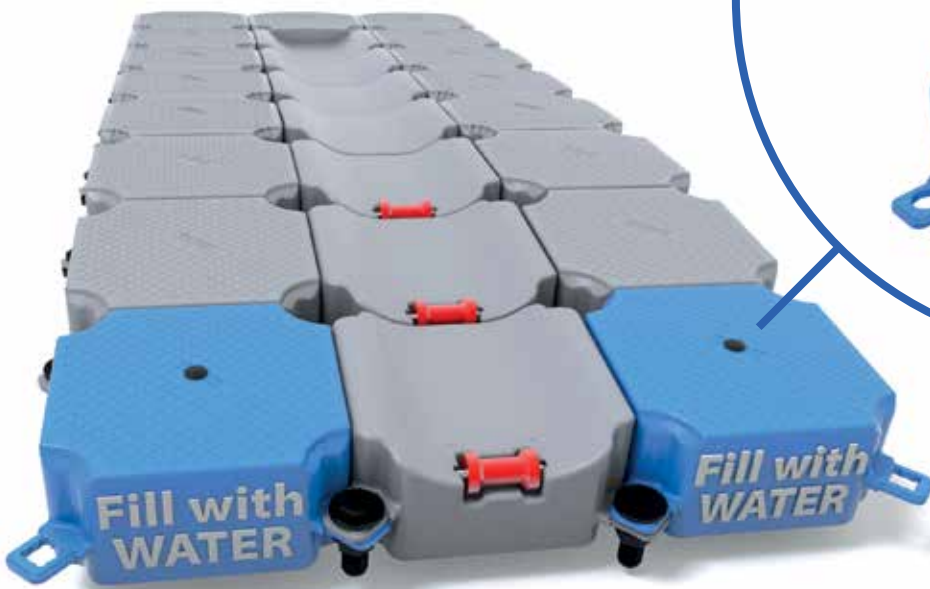

Grey
2018BG019

Beige
2018BG020

*Any color per customers wish

BULDOCK

FLOATING DOCKS

Boat Slider

BulDock's Boat Slider is a unique dry-dock system. Its' exceptiona design prevents any disproportionate strain on the hull by distributing the watercraft's weight evenly. The Boat Slider does not feature any moving parts that might be damaged or would require maintenance. The **BulDock Boat Slider** is lightweight, resistant to UV rays, chemicals and collision.