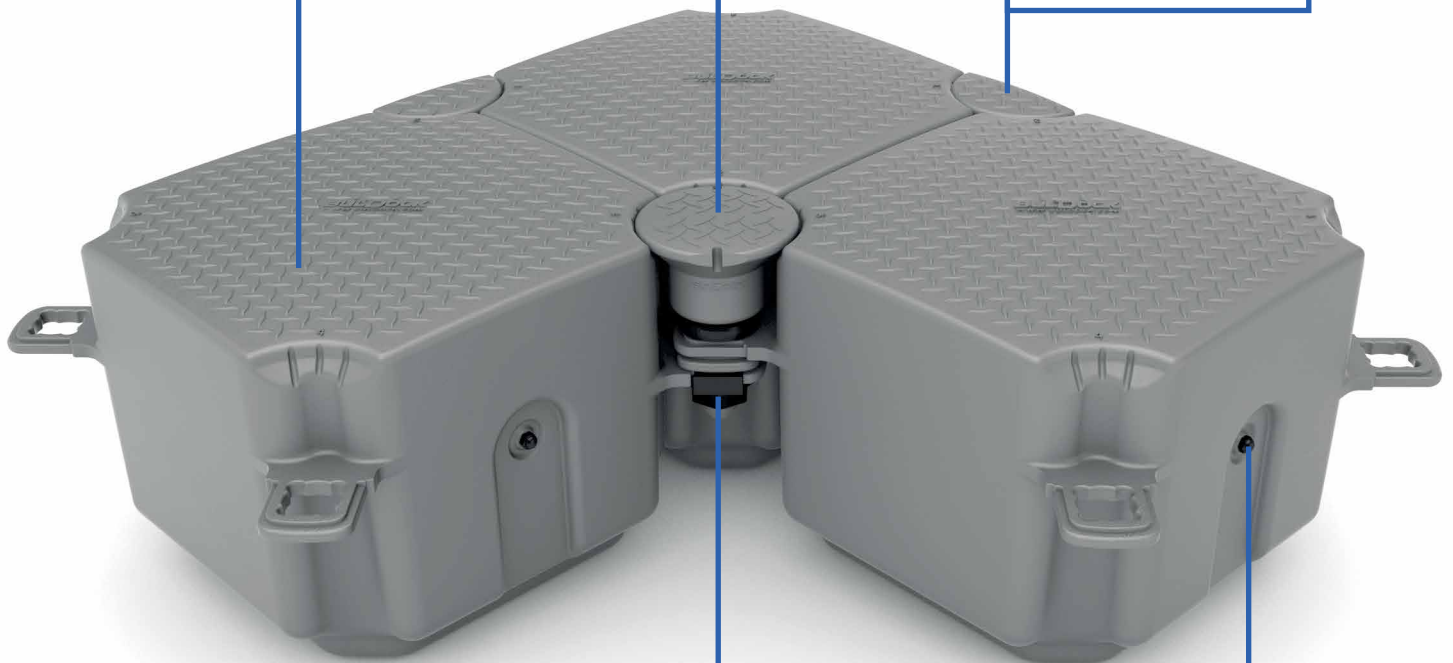

**PURE HDPE WITH
UV PROTECTION**

**ANTI-SLIP
SURFACE**

**SECURE
CONNECTING
SYSTEM**

CONNECTING PIN

HALF PIN

COMPACT SIZE

Length: **50** cm
Width: **50** cm
Height: **40** cm

SLIDING NUT

PRESSURE VALVE