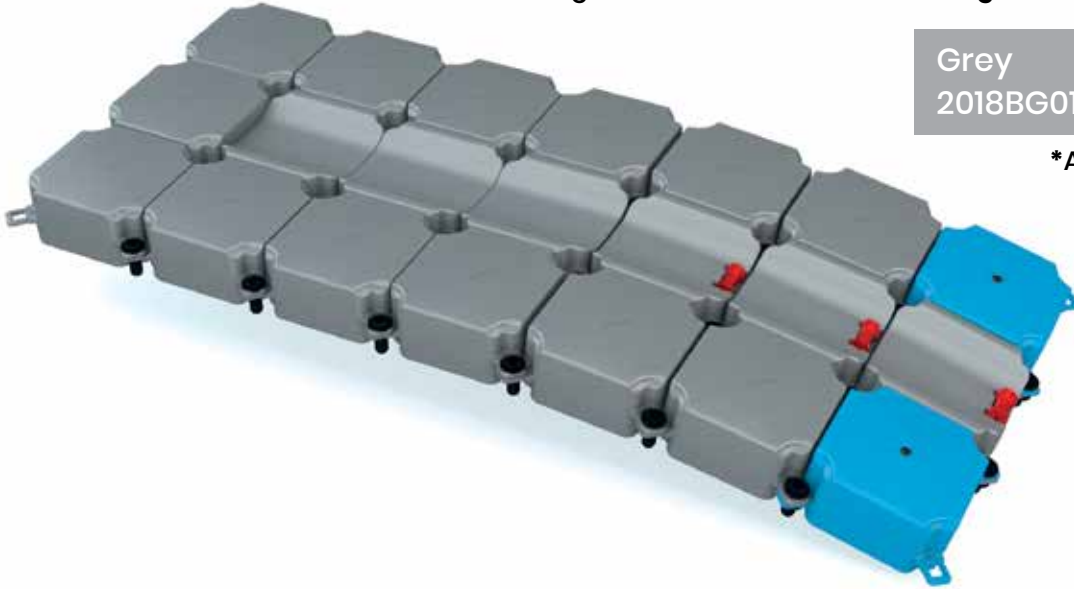

Jet Slider 350

Price:

Customer

$ 1 554.00

Material / Composition:

High-density Polyethylene (HDPE)

Rollers:

Polyurethane, Inox Steel

Surface:

Anti-Slip

Dimensions:

350 x 150 x 27 cm (L / W / H)

Weight:

135 kg

Grey
2018BG015

Beige
2018BG016

*Any color per customers wish