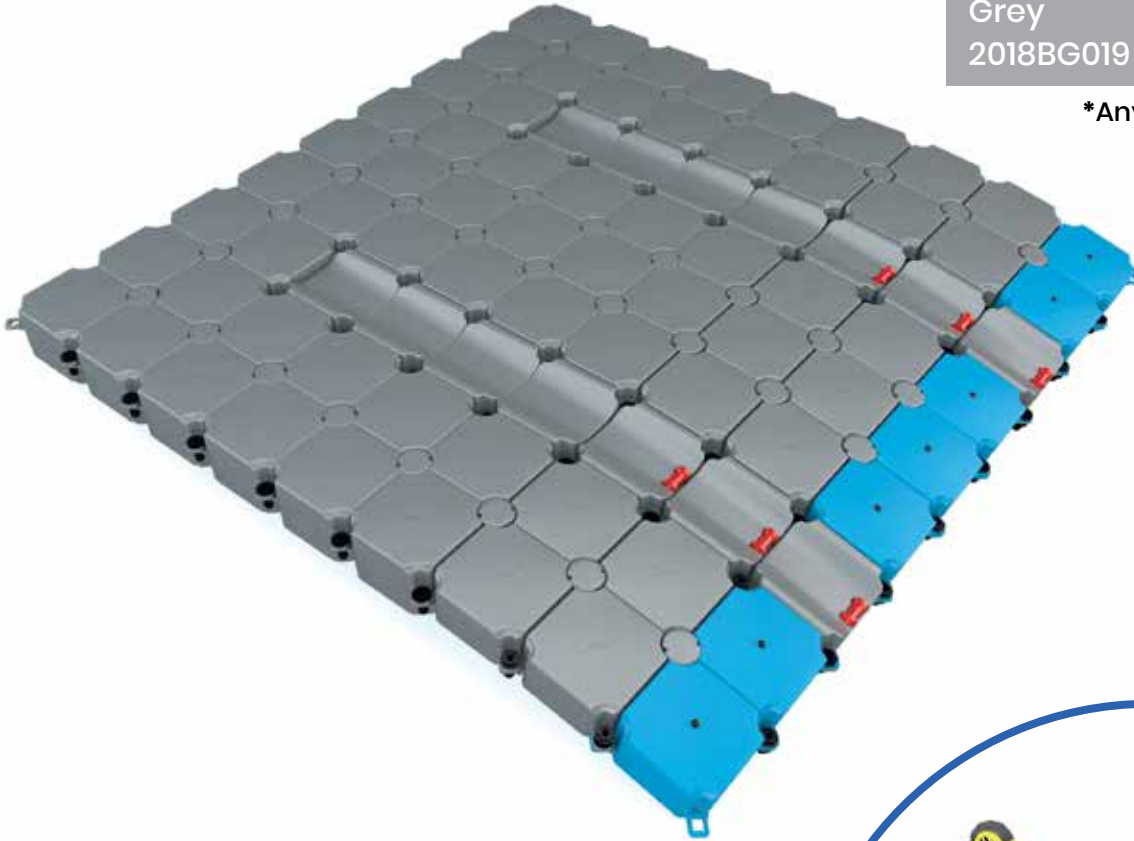

Grey
2018BG019

Beige
2018BG020

*Any color per customers wish

BULDOCK

FLOATING DOCKS

Boat Slider

BulDock's Boat Slider is a unique dry-dock system. Its' exceptiona design prevents any disproportionate strain on the hull by distributing the watercraft's weight evenly. The Boat Slider does not feature any moving parts that might be damaged or would require maintenance. The **BulDock Boat Slider** is lightweight, resistant to UV rays, chemicals and collision.