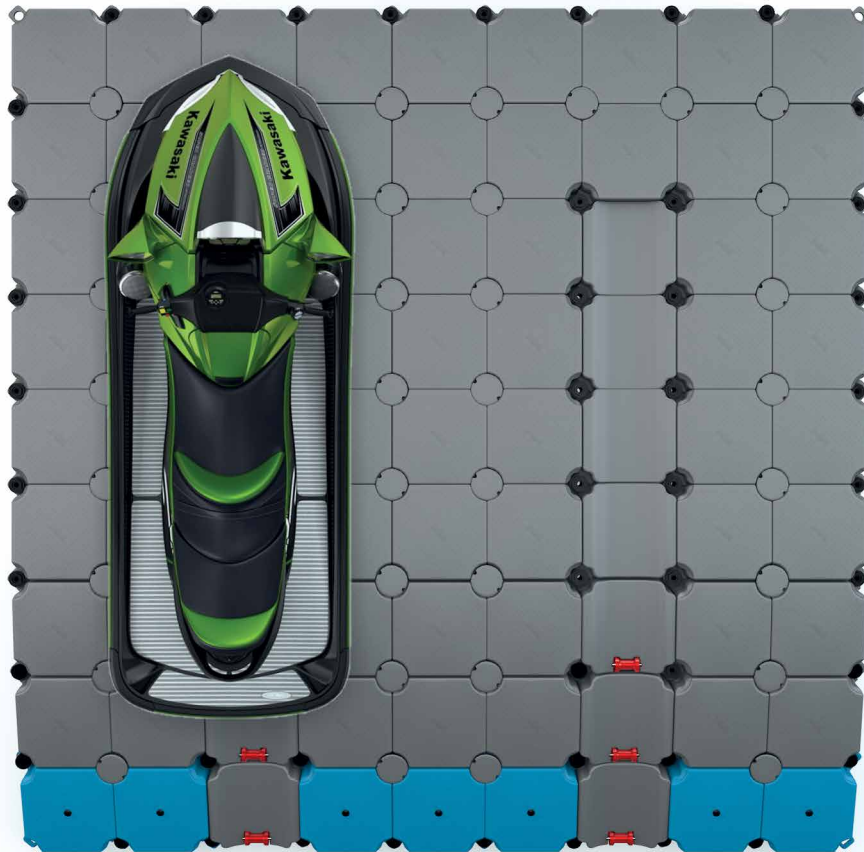

Silver
2019BG024

BULDOCK

FLOATING DOCKS

Jet Slider

The **Jet Slider** is made of efficient new-generation HDPE (high-density polyethylene).

www.buldock.com

BulDock Jet Slider is a unique dry dock system.

The **Jet Slider** is lightweight, but thanks to its' technology, it is resistant to impact, chemical products, UV rays and severe weather conditions.

Its' exceptional design prevents any disproportionate strain on the hull by distributing the watercraft's weight evenly.

The **Jet Slider** does not feature any moving parts that might be damaged or would require maintenance.