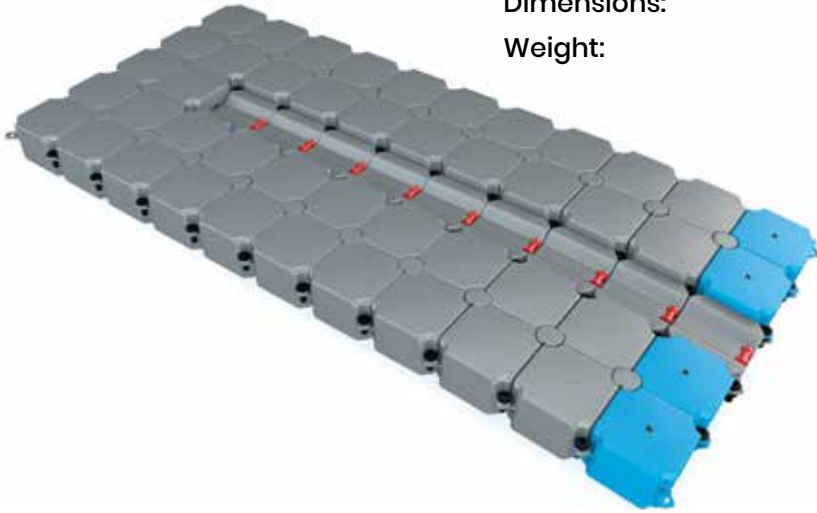

www.buldock.com

Boat Slider 550 & 650

Price:

Customer

\$ 4 177.00

\$ 4 954.00

Material / Composition: High-density Polyethylene (HDPE)
 Rollers: Polyurethane, Inox Steel
 Surface: Anti-Slip
 Dimensions: 550 / 650 x 250 x 40 cm (L / W / H)
 Weight: 390 / 465 kg